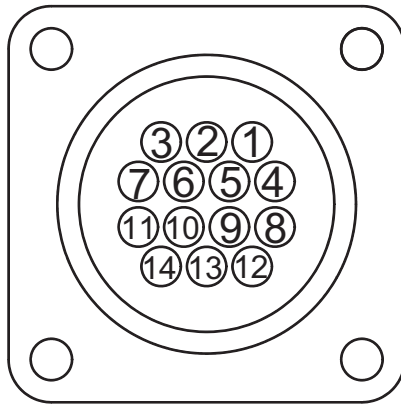

# OmniTurn Connectors (Amp CPC)

14 pin

Connector on cabinet  
(Female sockets toward you)

14 pin

Connector on cable  
(Male pins toward you)

14 pin

Connector on cable  
(Male pins AWAY from you)

16 pin

Connector on cabinet  
(MALE PINS toward you)

16 pin

Connector on cabinet  
(Male pins AWAY from you)

16 pin

Connector on cable  
(FEMALE SOCKETS toward you)