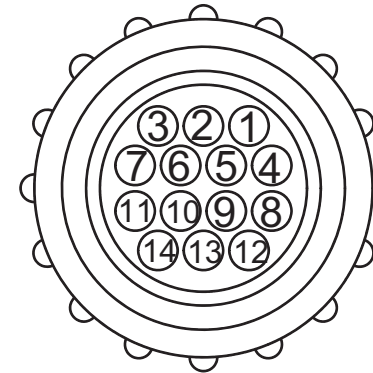

# OmniTurn Connectors (Amp CPC)

14 pin

Connector on cabinet  
(Female sockets toward you)

14 pin

Connector on cable  
(Male pins toward you)

14 pin

Connector on cable  
(Male pins AWAY from you)

16 pin

Connector on cabinet  
(MALE PINS toward you)

16 pin

Connector on cabinet  
(Male pins AWAY from you)

16 pin

Connector on cable  
(FEMALE SOCKETS toward you)