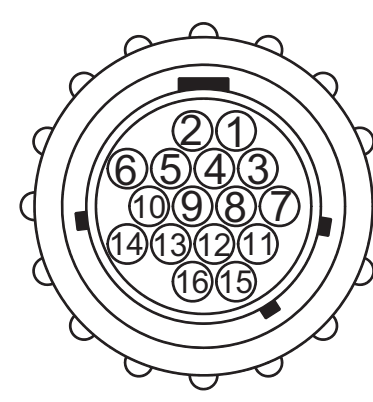

# OmniTurn Connectors (Amp CPC)

14 pin

Connector on cabinet  
(Female sockets toward you)

14 pin

Connector on cable  
(Male pins toward you)

14 pin

Connector on cable  
(Male pins AWAY from you)

16 pin

Connector on cabinet  
(MALE PINS toward you)

16 pin

Connector on cabinet  
(Male pins AWAY from you)

16 pin

Connector on cable  
(FEMALE SOCKETS toward you)