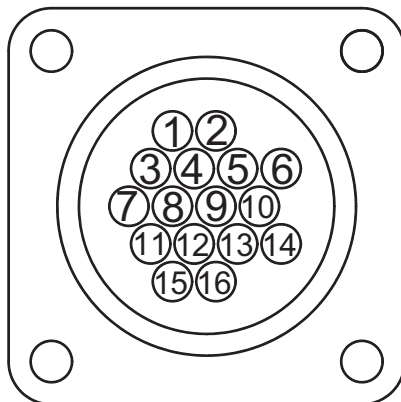

# OmniTurn Connectors (Amp CPC)

14 pin

Connector on cabinet  
(Female sockets toward you)

14 pin

Connector on cable  
(Male pins toward you)

14 pin

Connector on cable  
(Male pins AWAY from you)

16 pin

Connector on cabinet  
(MALE PINS toward you)

16 pin

Connector on cabinet  
(Male pins AWAY from you)

16 pin

Connector on cable  
(FEMALE SOCKETS toward you)