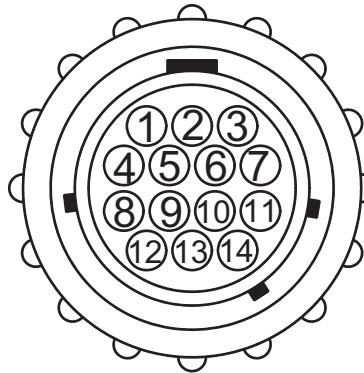

# OmniTurn Connectors (Amp CPC)

14 pin

Connector on cabinet  
(Female sockets toward you)

14 pin

Connector on cable  
(Male pins toward you)

14 pin

Connector on cable  
(Male pins AWAY from you)

16 pin

Connector on cabinet  
(MALE PINS toward you)

16 pin

Connector on cabinet  
(Male pins AWAY from you)

16 pin

Connector on cable  
(FEMALE SOCKETS toward you)