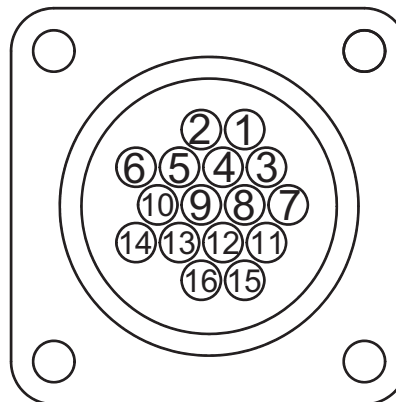

# OmniTurn Connectors (Amp CPC)

14 pin

Connector on cabinet  
(Female sockets toward you)

14 pin

Connector on cable  
(Male pins toward you)

14 pin

Connector on cable  
(Male pins AWAY from you)

16 pin

Connector on cabinet  
(MALE PINS toward you)

16 pin

Connector on cabinet  
(Male pins AWAY from you)

16 pin

Connector on cable  
(FEMALE SOCKETS toward you)